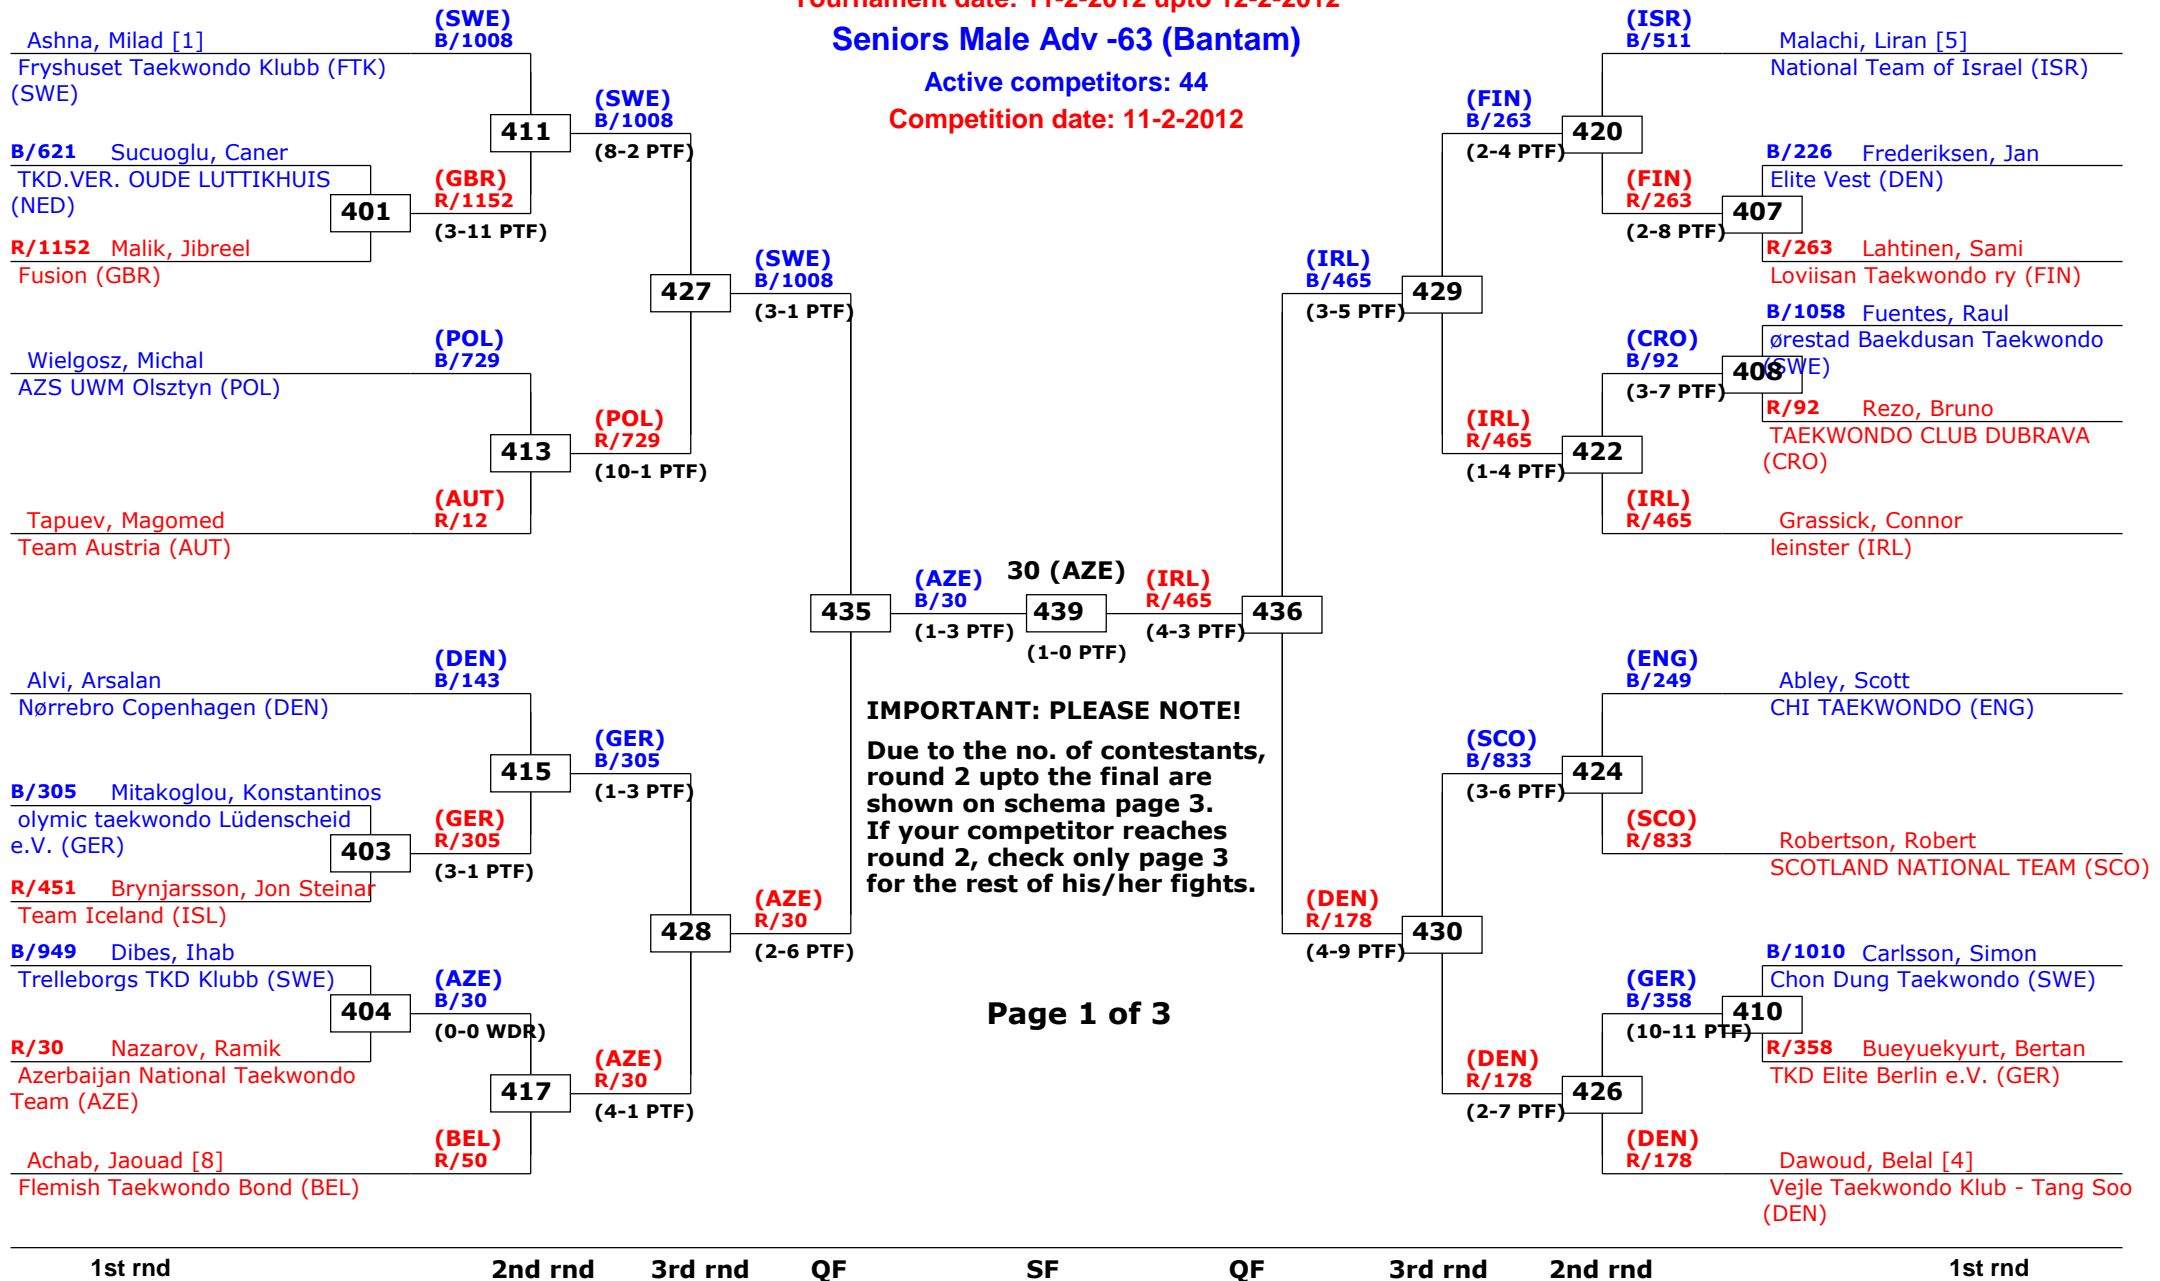

1st rnd

Trelleborg Open 2012

Trelleborg, Sweden

Tournament date: 11-2-2012 upto 12-2-2012

Seniors Male Adv -63 (Bantam)

Active competitors: 44

Competition date: 11-2-2012

1st rnd

2nd rnd

3rd rnd

QF

SF

QF

3rd rnd

2nd rnd

1st rnd