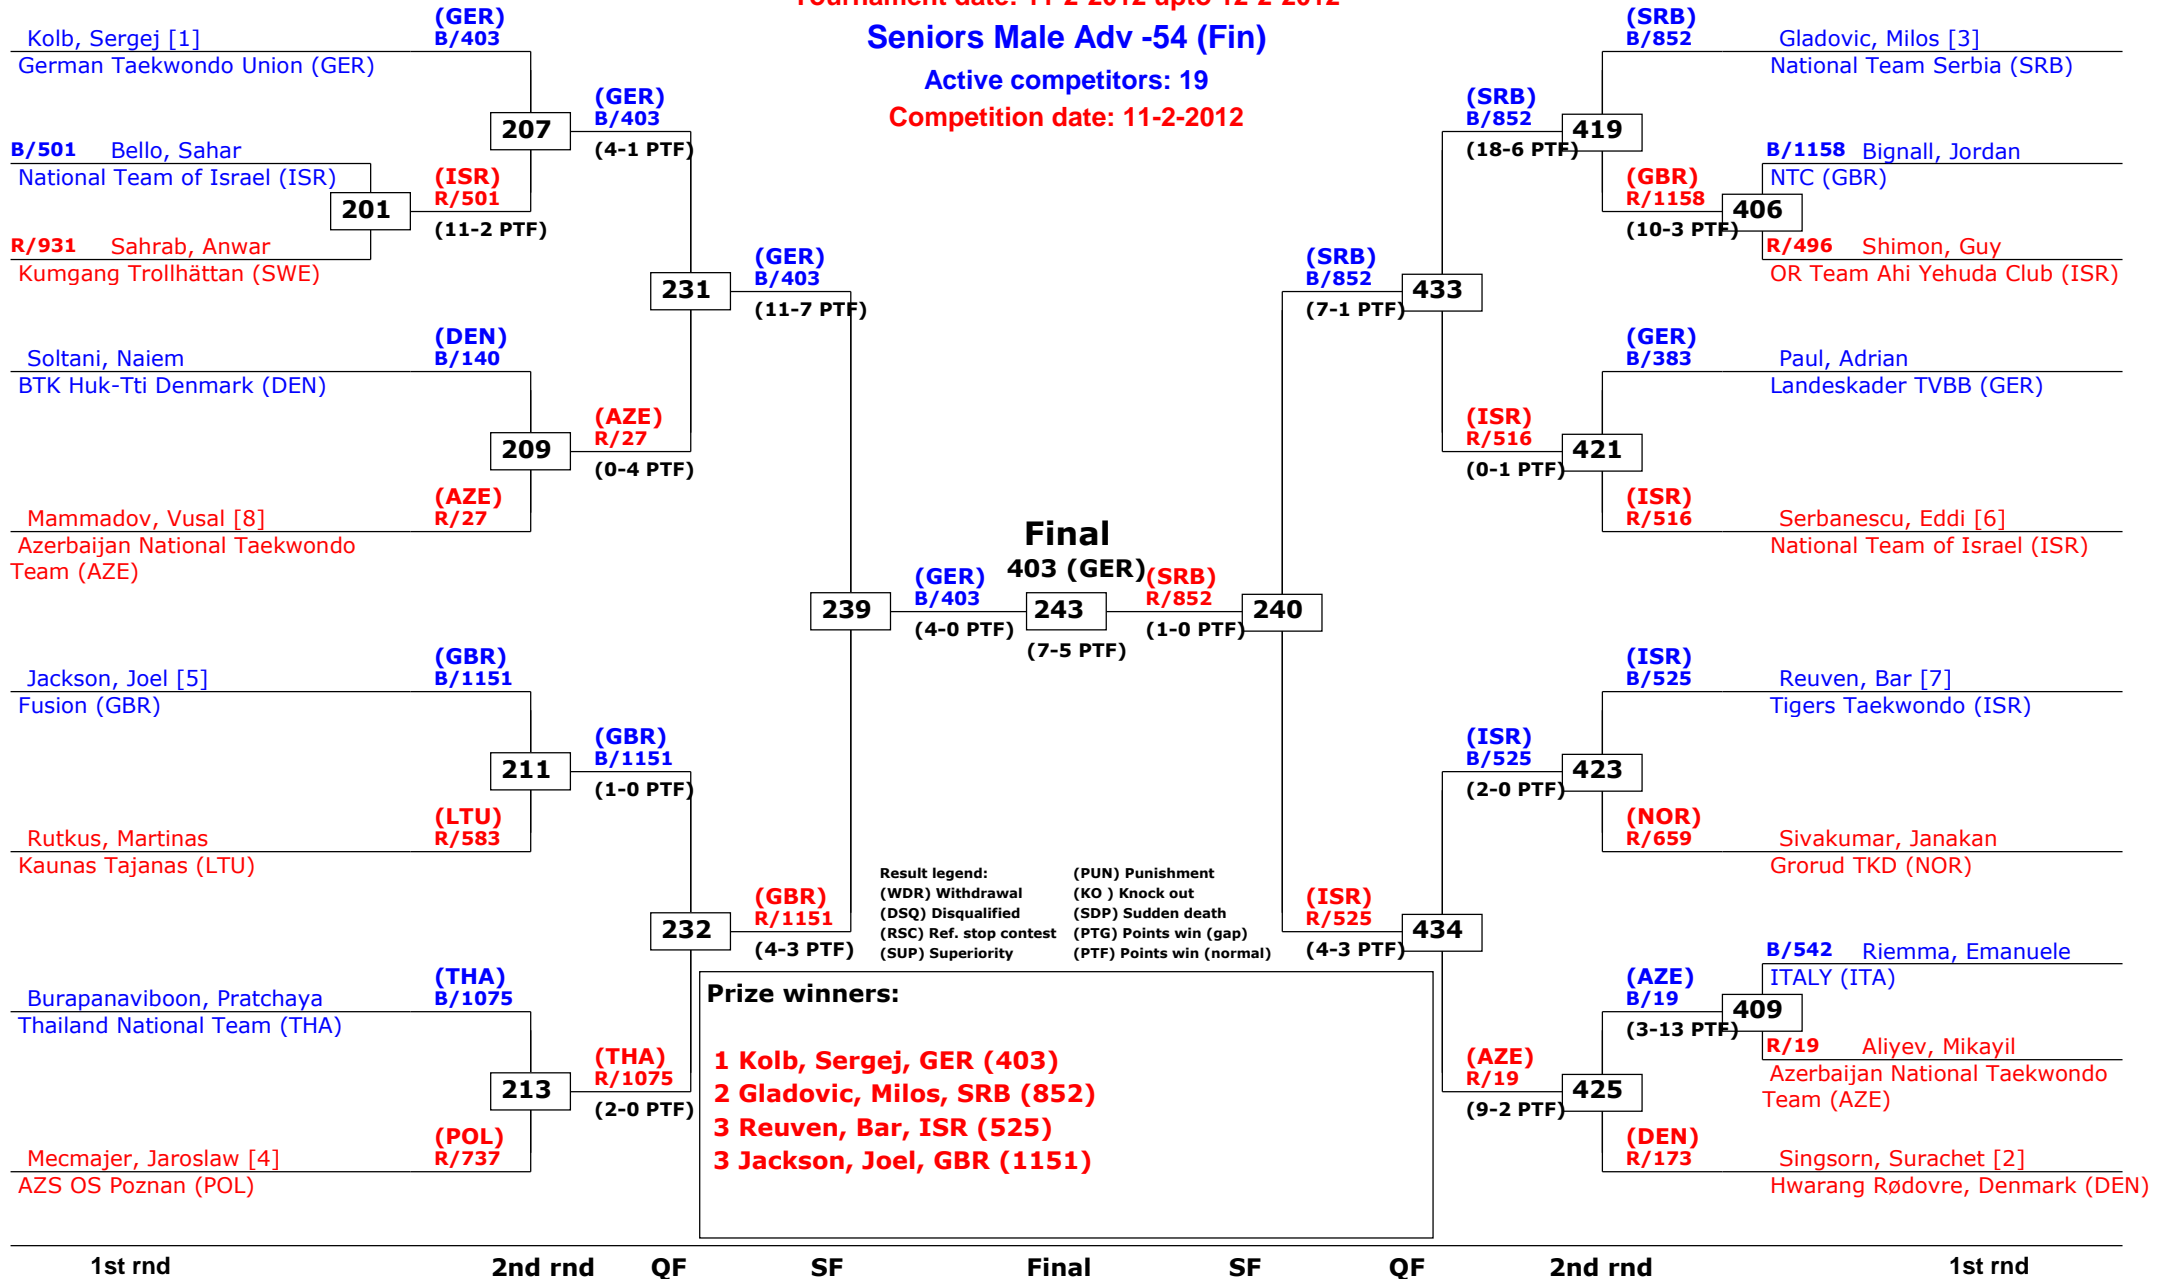

Trelleborg Open 2012

Trelleborg, Sweden

Tournament date: 11-2-2012 upto 12-2-2012

Seniors Male Adv -54 (Fin)

Active competitors: 19

Competition date: 11-2-2012

Trelleborg Open 2012

Trelleborg, Sweden

Tournament date: 11-2-2012 upto 12-2-2012

Seniors Male Adv -58 (Fly)

Active competitors: 16

Competition date: 11-2-2012

Result legend:
 (WDR) Withdrawal (DSQ) Disqualified (RSC) Ref. stop contest (SUP) Superiority
 (PUN) Punishment (KO) Knock out (SDP) Sudden death (PTG) Points win (gap) (PTF) Points win (normal)