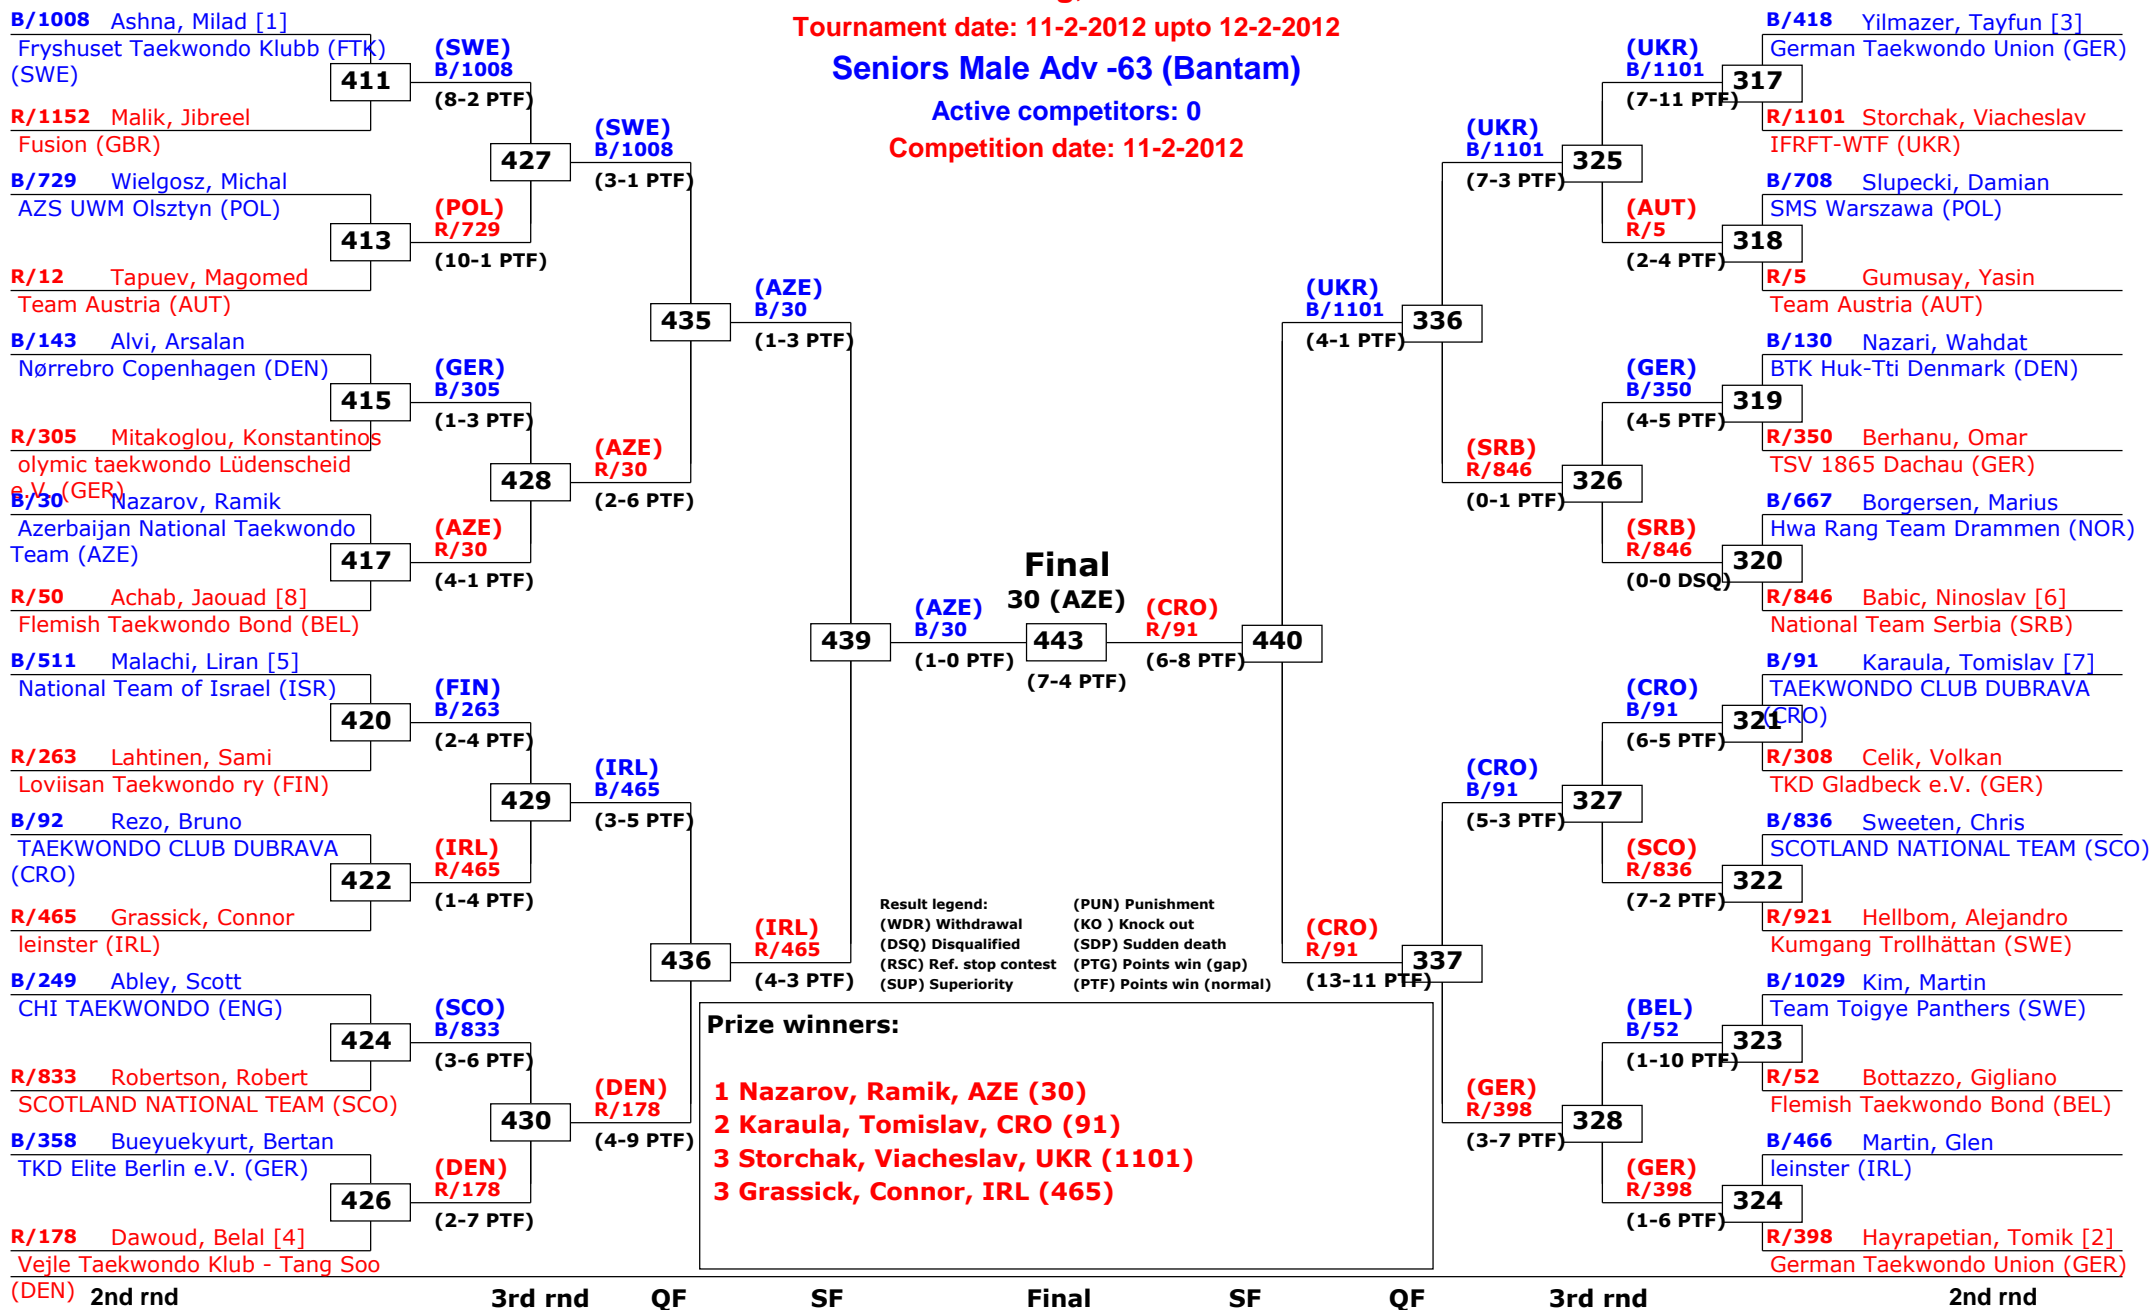

2nd rnd

3rd rnd

QF

SF

QF

3rd rnd

2nd rnd

1st rnd

Trelleborg Open 2012

Trelleborg, Sweden

Tournament date: 11-2-2012 upto 12-2-2012

Seniors Male Adv -63 (Bantam)

Active competitors: 0

Competition date: 11-2-2012

Trelleborg Open 2012

Trelleborg, Sweden

Tournament date: 11-2-2012 upto 12-2-2012

Seniors Male Adv -68 (Feather)

Active competitors: 33

Competition date: 11-2-2012

1st rnd

2nd rnd

3rd rnd

QF