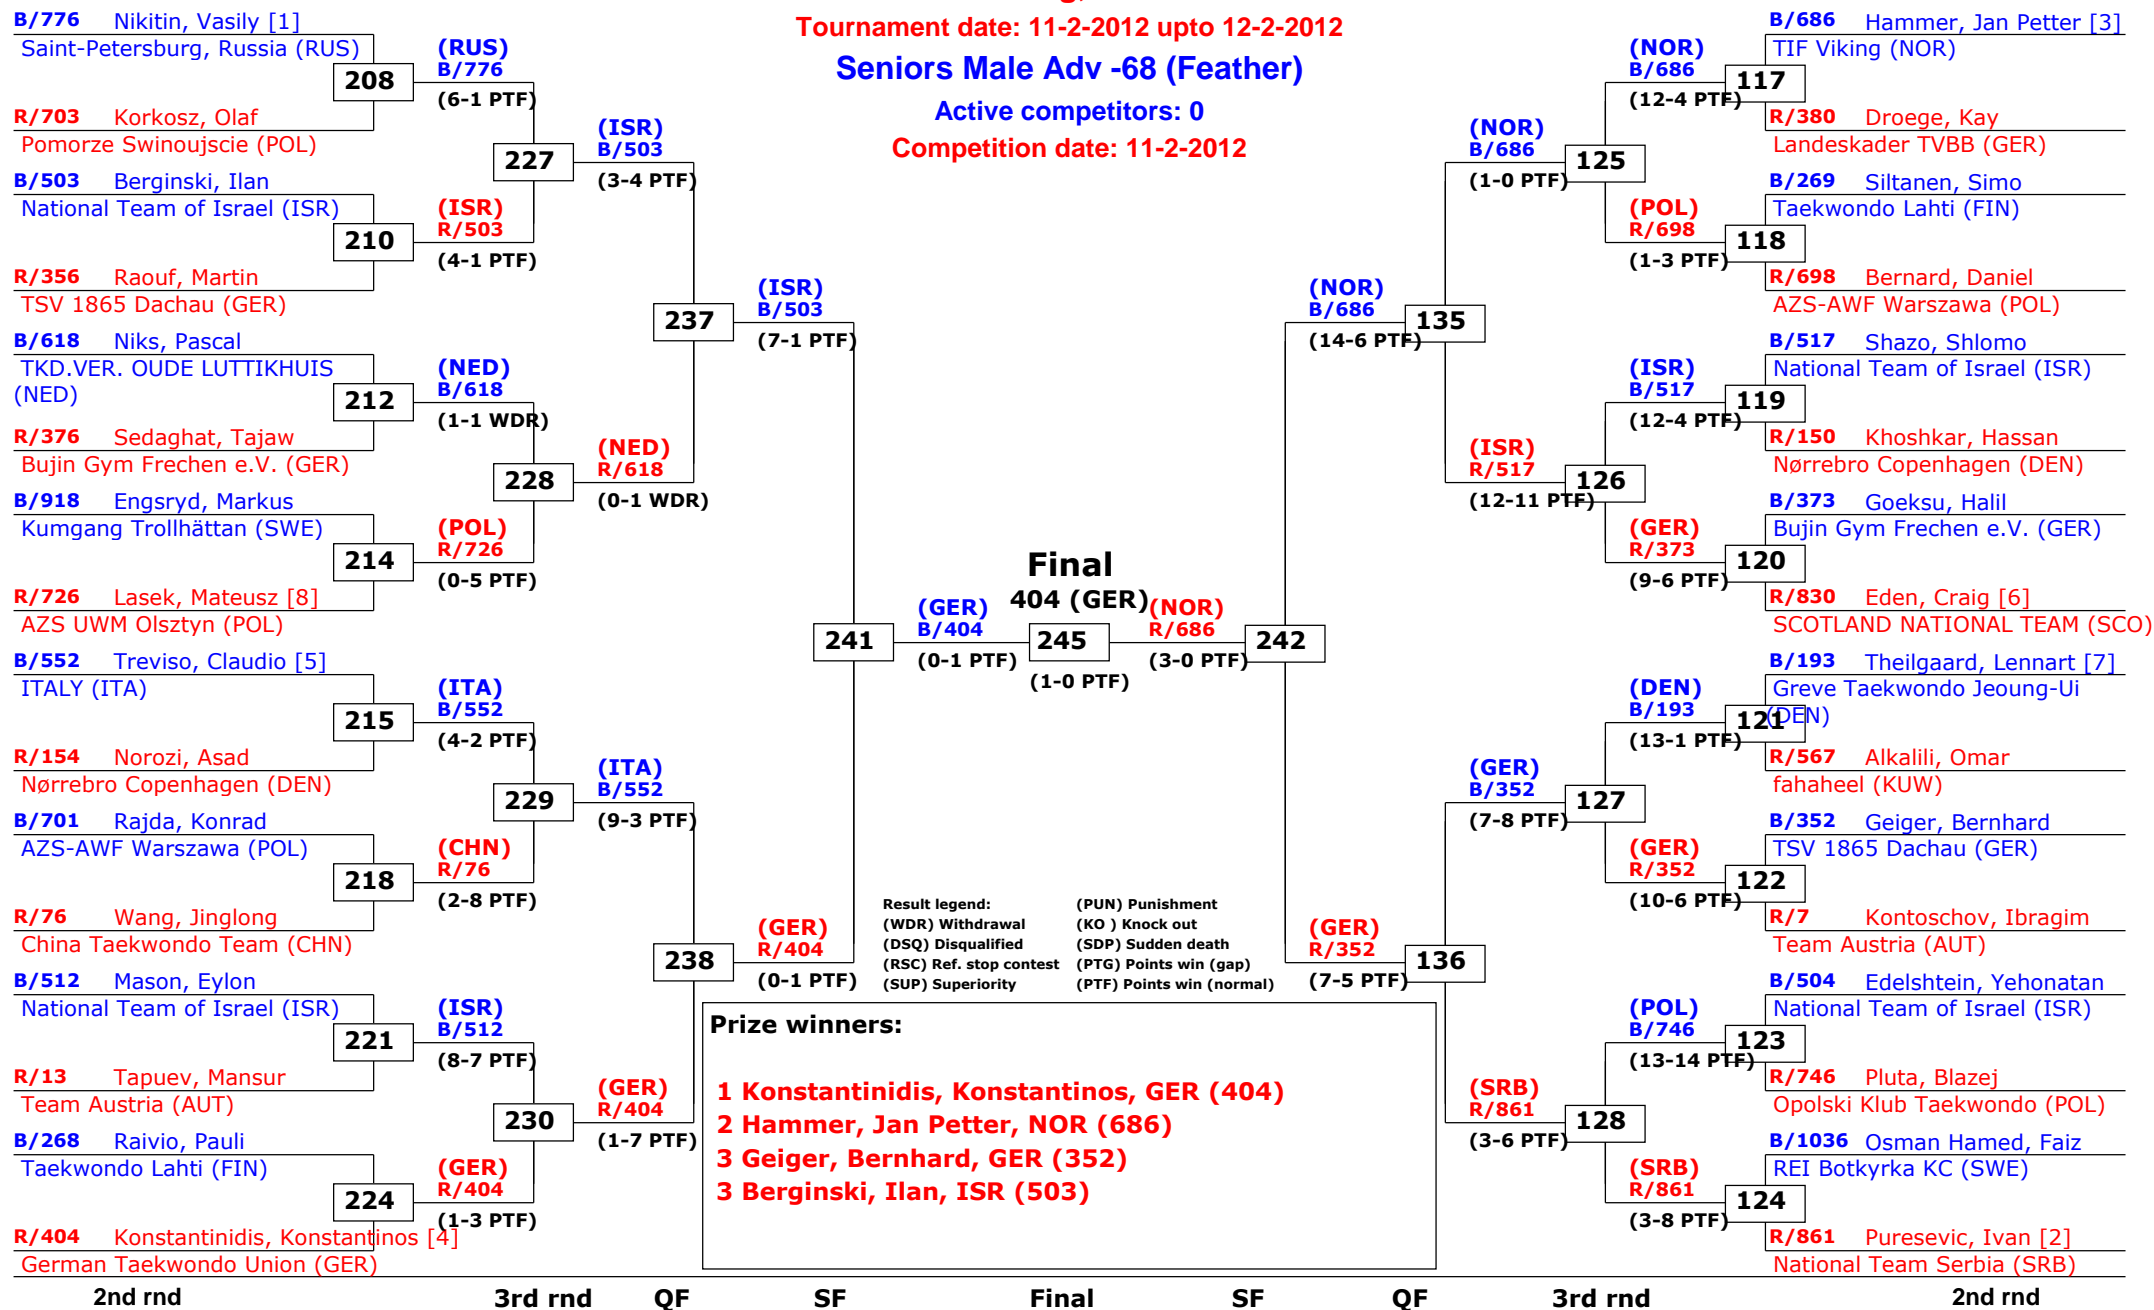

Tournament date: 11-2-2012 upto 12-2-2012

Seniors Male Adv -68 (Feather)

Active competitors: 33

Competition date: 11-2-2012

1st rnd

2nd rnd

3rd rnd

QF

SF

QF

3rd rnd

2nd rnd

1st rnd

Trelleborg Open 2012

Trelleborg, Sweden

Tournament date: 11-2-2012 upto 12-2-2012

Seniors Male Adv -68 (Feather)

Active competitors: 0

Competition date: 11-2-2012

Trelleborg Open 2012
Trelleborg, Sweden
Tournament date: 11-2-2012 upto 12-2-2012
Seniors Female Adv -46 (Fin)
Active competitors: 7
Competition date: 11-2-2012