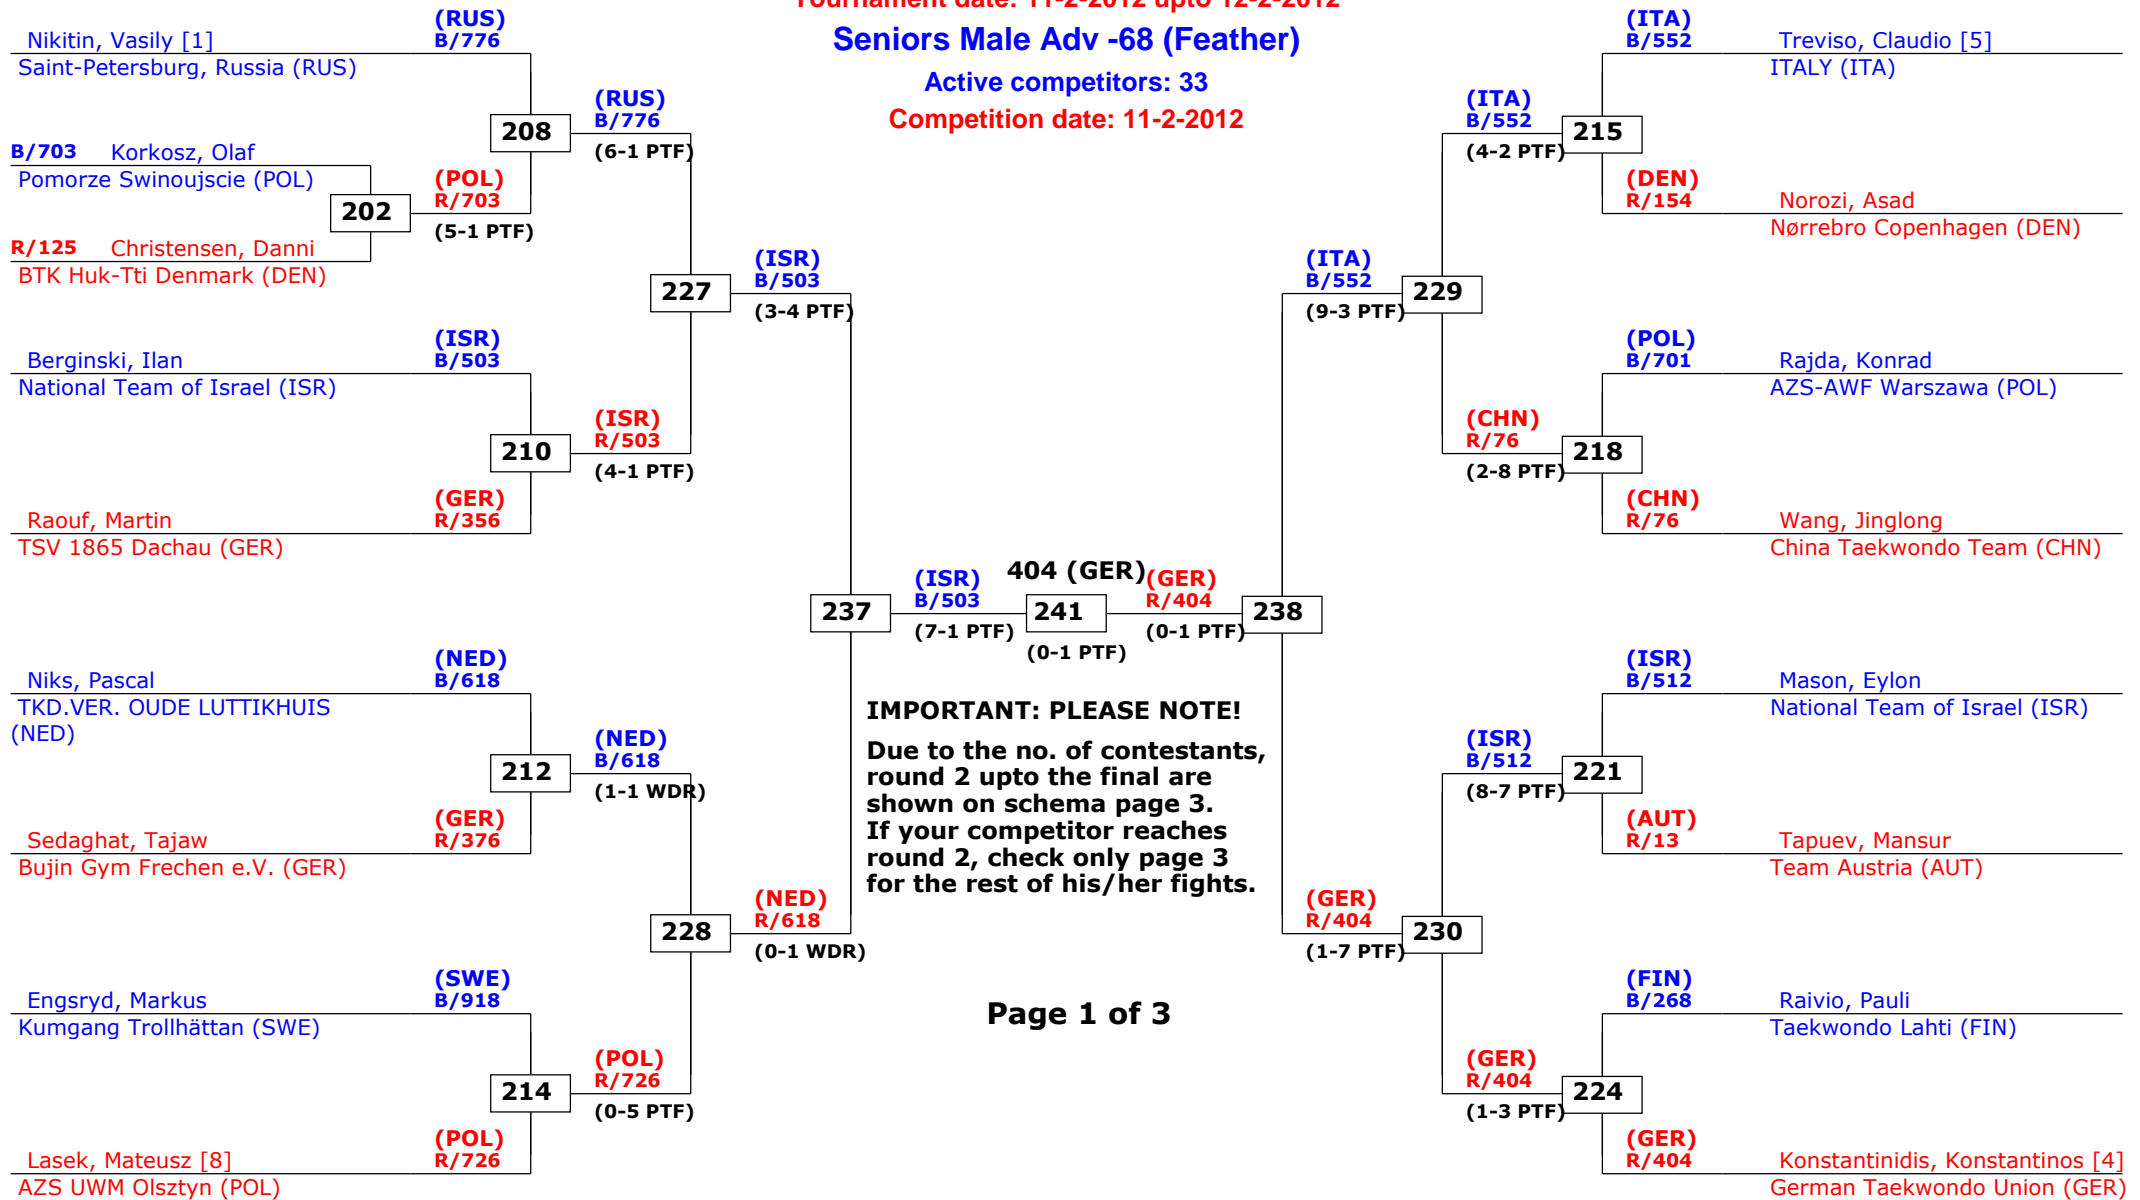

2nd rnd

3rd rnd

QF

SF

QF

3rd rnd

2nd rnd

1st rnd

Trelleborg Open 2012

Trelleborg, Sweden

Tournament date: 11-2-2012 upto 12-2-2012

Seniors Male Adv -63 (Bantam)

Active competitors: 0

Competition date: 11-2-2012

Trelleborg Open 2012

Trelleborg, Sweden

Tournament date: 11-2-2012 upto 12-2-2012

Seniors Male Adv -68 (Feather)

Active competitors: 33

Competition date: 11-2-2012

1st rnd

2nd rnd

3rd rnd

QF