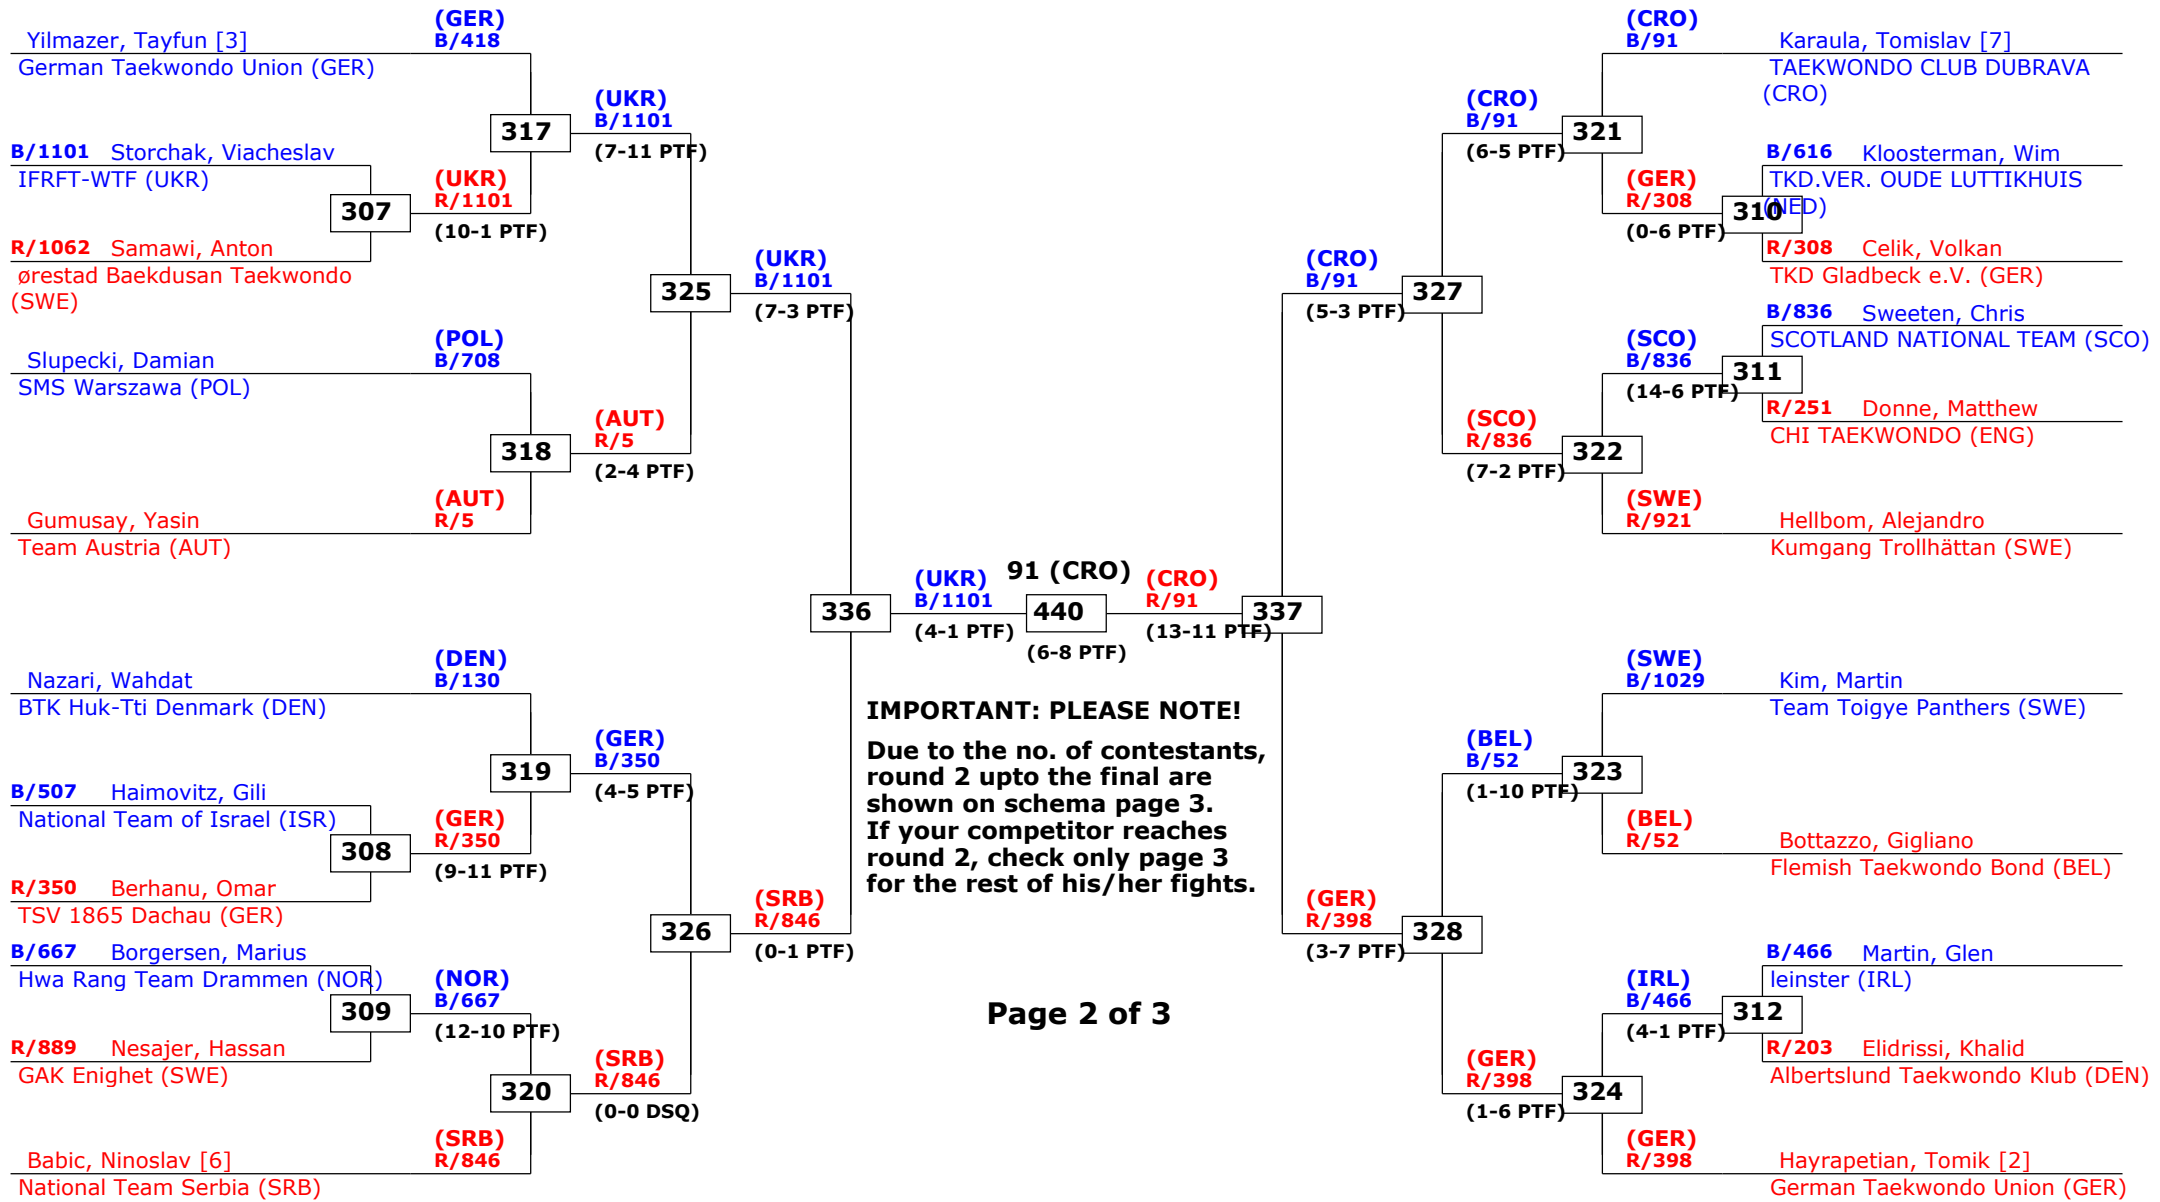

1st rnd

Trelleborg Open 2012

Trelleborg, Sweden

Tournament date: 11-2-2012 upto 12-2-2012

Seniors Male Adv -63 (Bantam)

Active competitors: 44

Competition date: 11-2-2012

1st rnd

2nd rnd

3rd rnd

QF

SF

QF

3rd rnd

2nd rnd

1st rnd