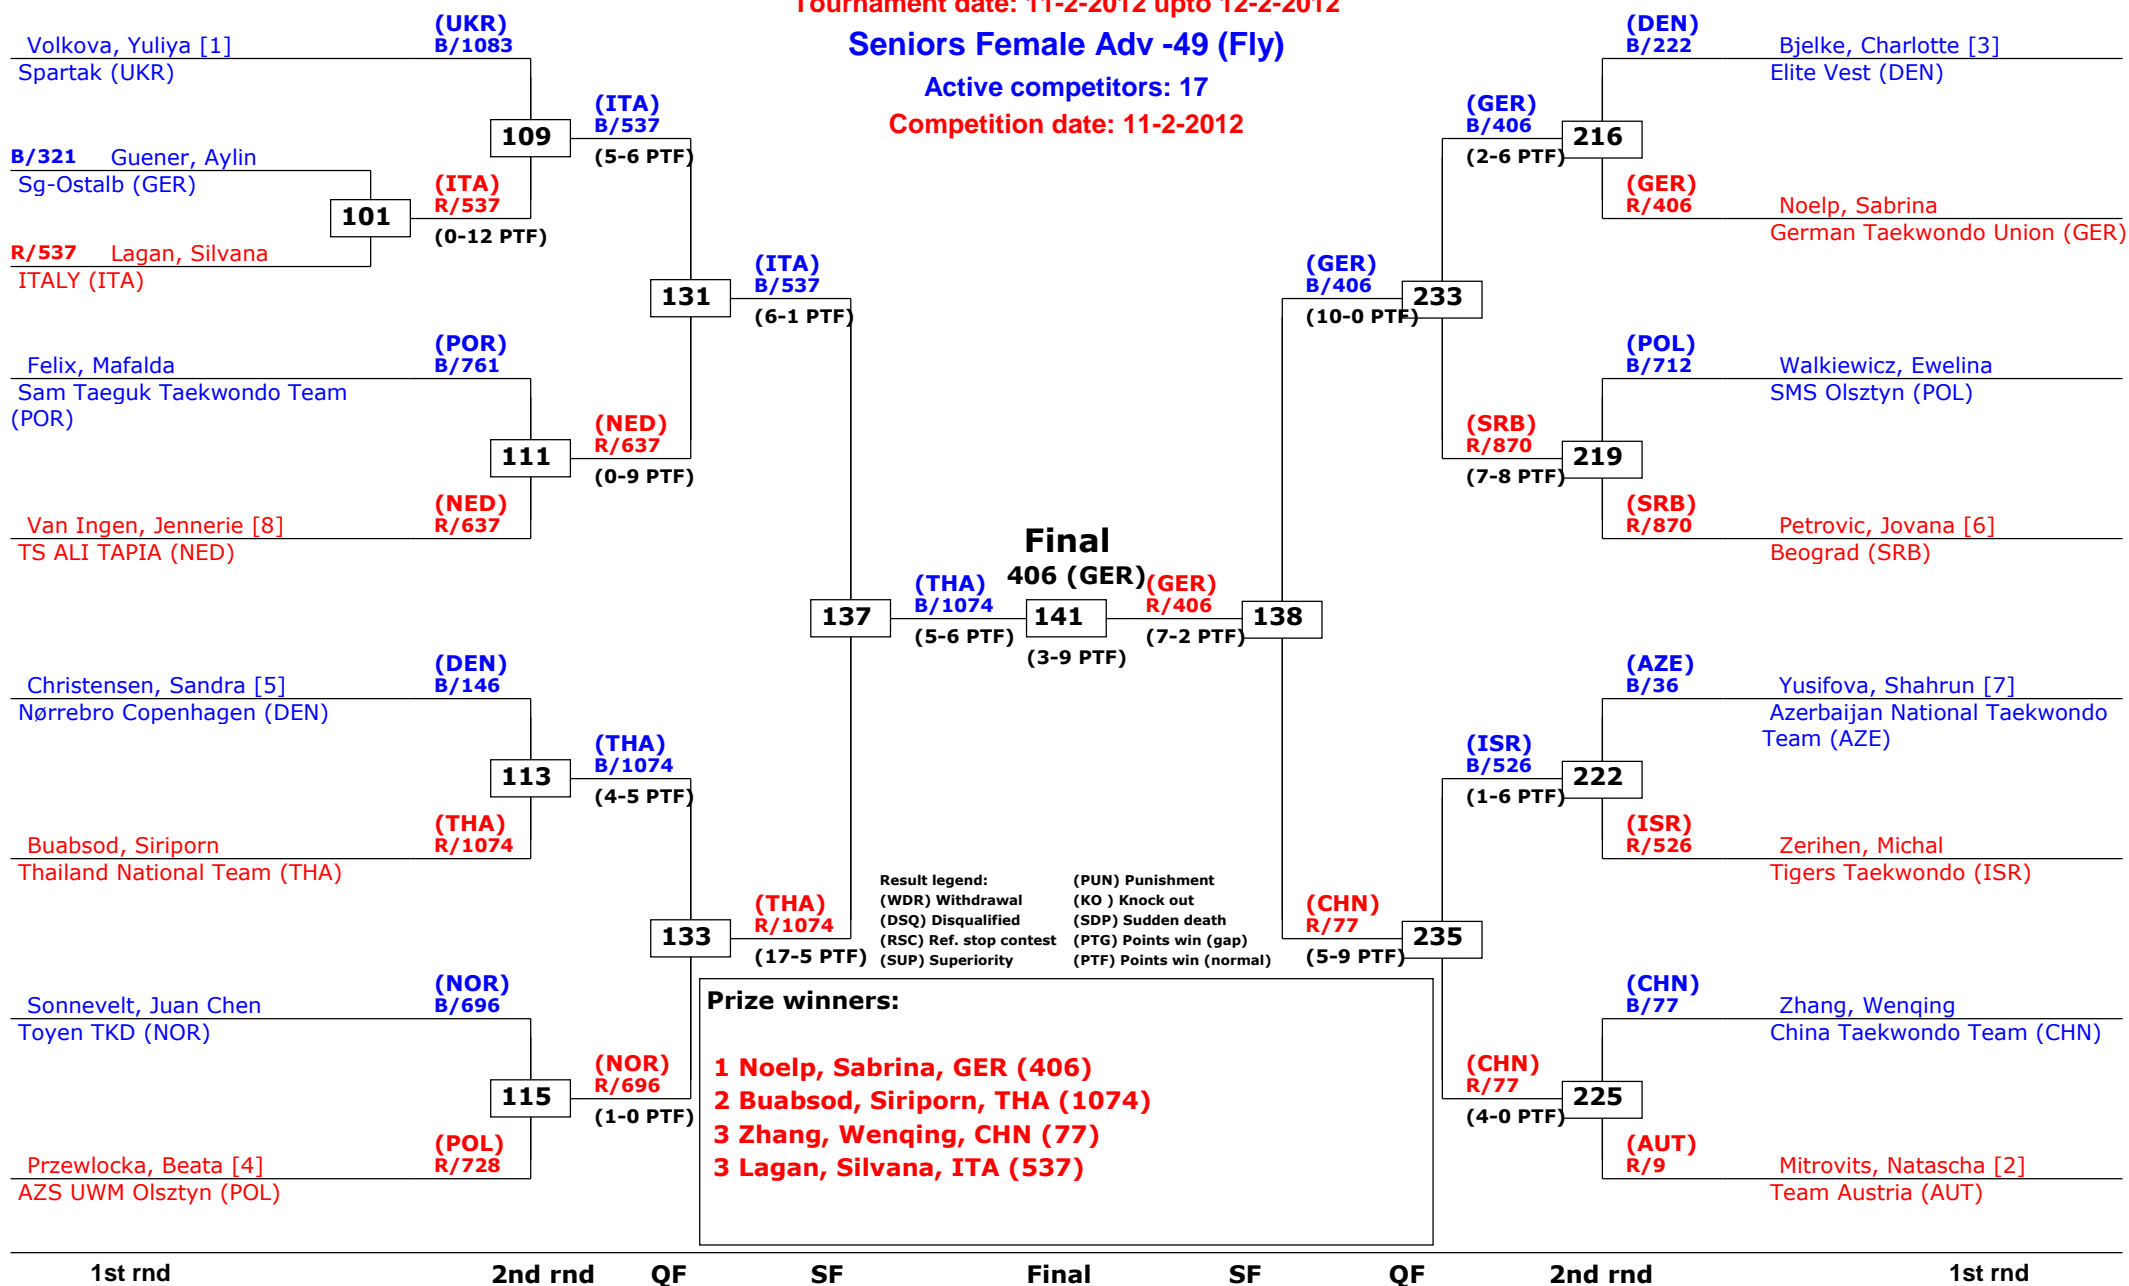

Seniors Male Adv -68 (Feather)

Active competitors: 0

Competition date: 11-2-2012

Trelleborg Open 2012
Trelleborg, Sweden
Tournament date: 11-2-2012 upto 12-2-2012
Seniors Female Adv -46 (Fin)
Active competitors: 7
Competition date: 11-2-2012

- 1 Smirnova, Maria, RUS (778)**
- 2 Alair Soares, Jessika, SWE (980)**
- 3 Romoldanova, Iryna, UKR (1085)**
- 3 Franz, Simone, AUT (4)**

QF

SF

Final

SF

QF

Trelleborg Open 2012

Trelleborg, Sweden

Tournament date: 11-2-2012 upto 12-2-2012

Seniors Female Adv -49 (Fly)

Active competitors: 17

Competition date: 11-2-2012

Trelleborg Open 2012

Trelleborg, Sweden

Tournament date: 11-2-2012 upto 12-2-2012

Seniors Female Adv -53 (Bantam)

Active competitors: 23

Competition date: 11-2-2012

Trelleborg Open 2012

Trelleborg, Sweden

Tournament date: 11-2-2012 upto 12-2-2012

Seniors Female Adv -57 (Feather)

Active competitors: 20

Competition date: 11-2-2012