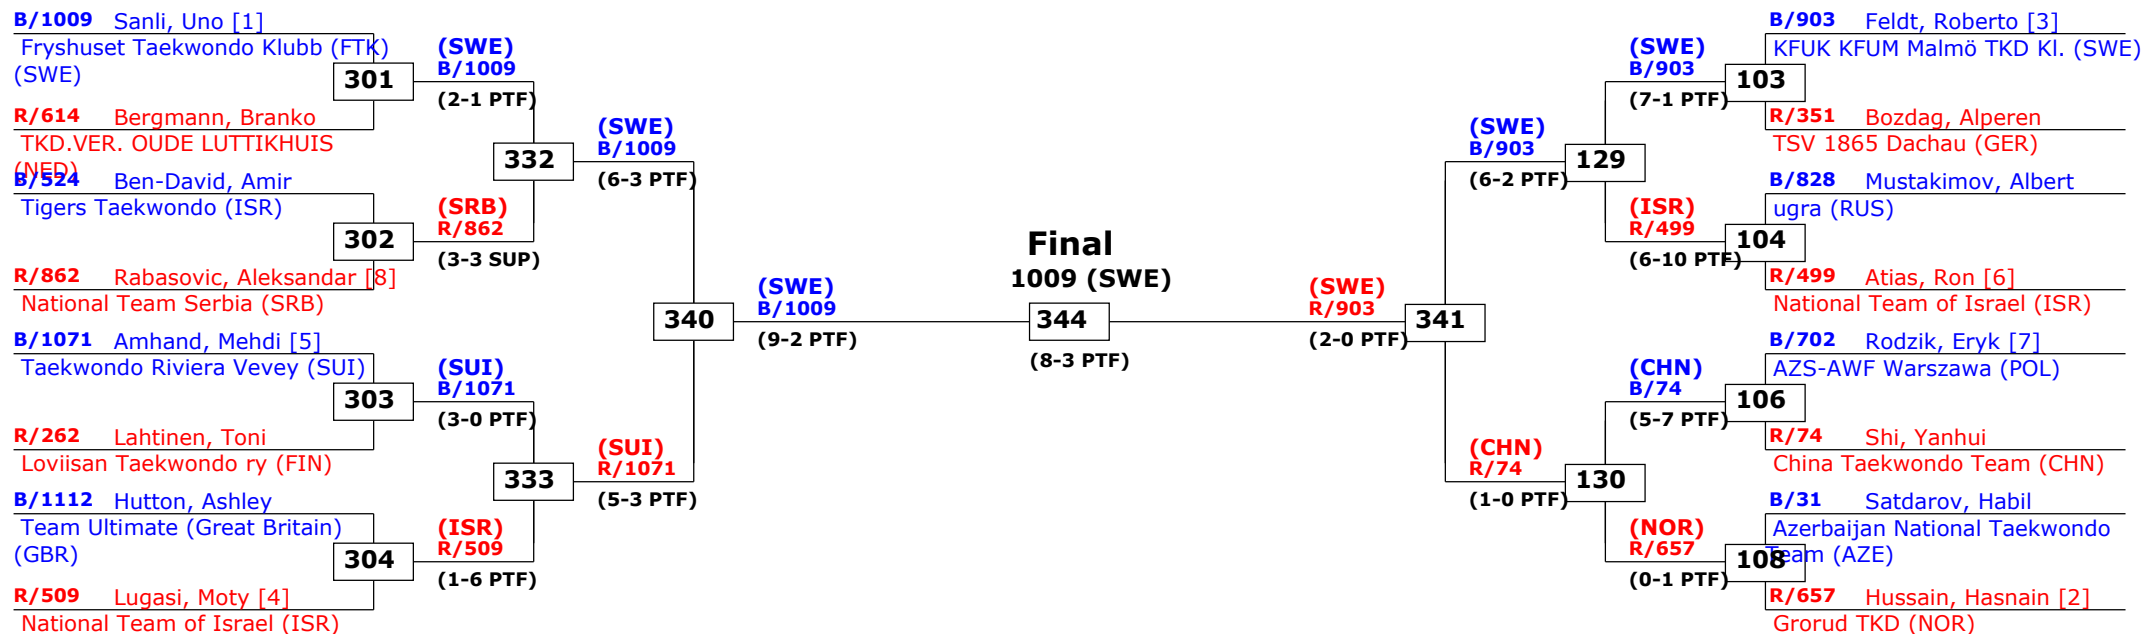

Trelleborg Open 2012

Trelleborg, Sweden

Tournament date: 11-2-2012 upto 12-2-2012

Seniors Male Adv -58 (Fly)

Active competitors: 16

Competition date: 11-2-2012

Result legend:
(WDR) Withdrawal (DSQ) Disqualified (RSC) Ref. stop contest (SUP) Superiority
(PUN) Punishment (KO) Knock out (SDP) Sudden death (PTG) Points win (gap) (PTF) Points win (normal)

Prize winners:

1 Sanli, Uno, SWE (1009)
2 Feldt, Roberto, SWE (903)
3 Shi, Yanhui, CHN (74)
3 Amhand, Mehdi, SUI (1071)

1st rnd

QF

SF

Final

SF

QF

1st rnd