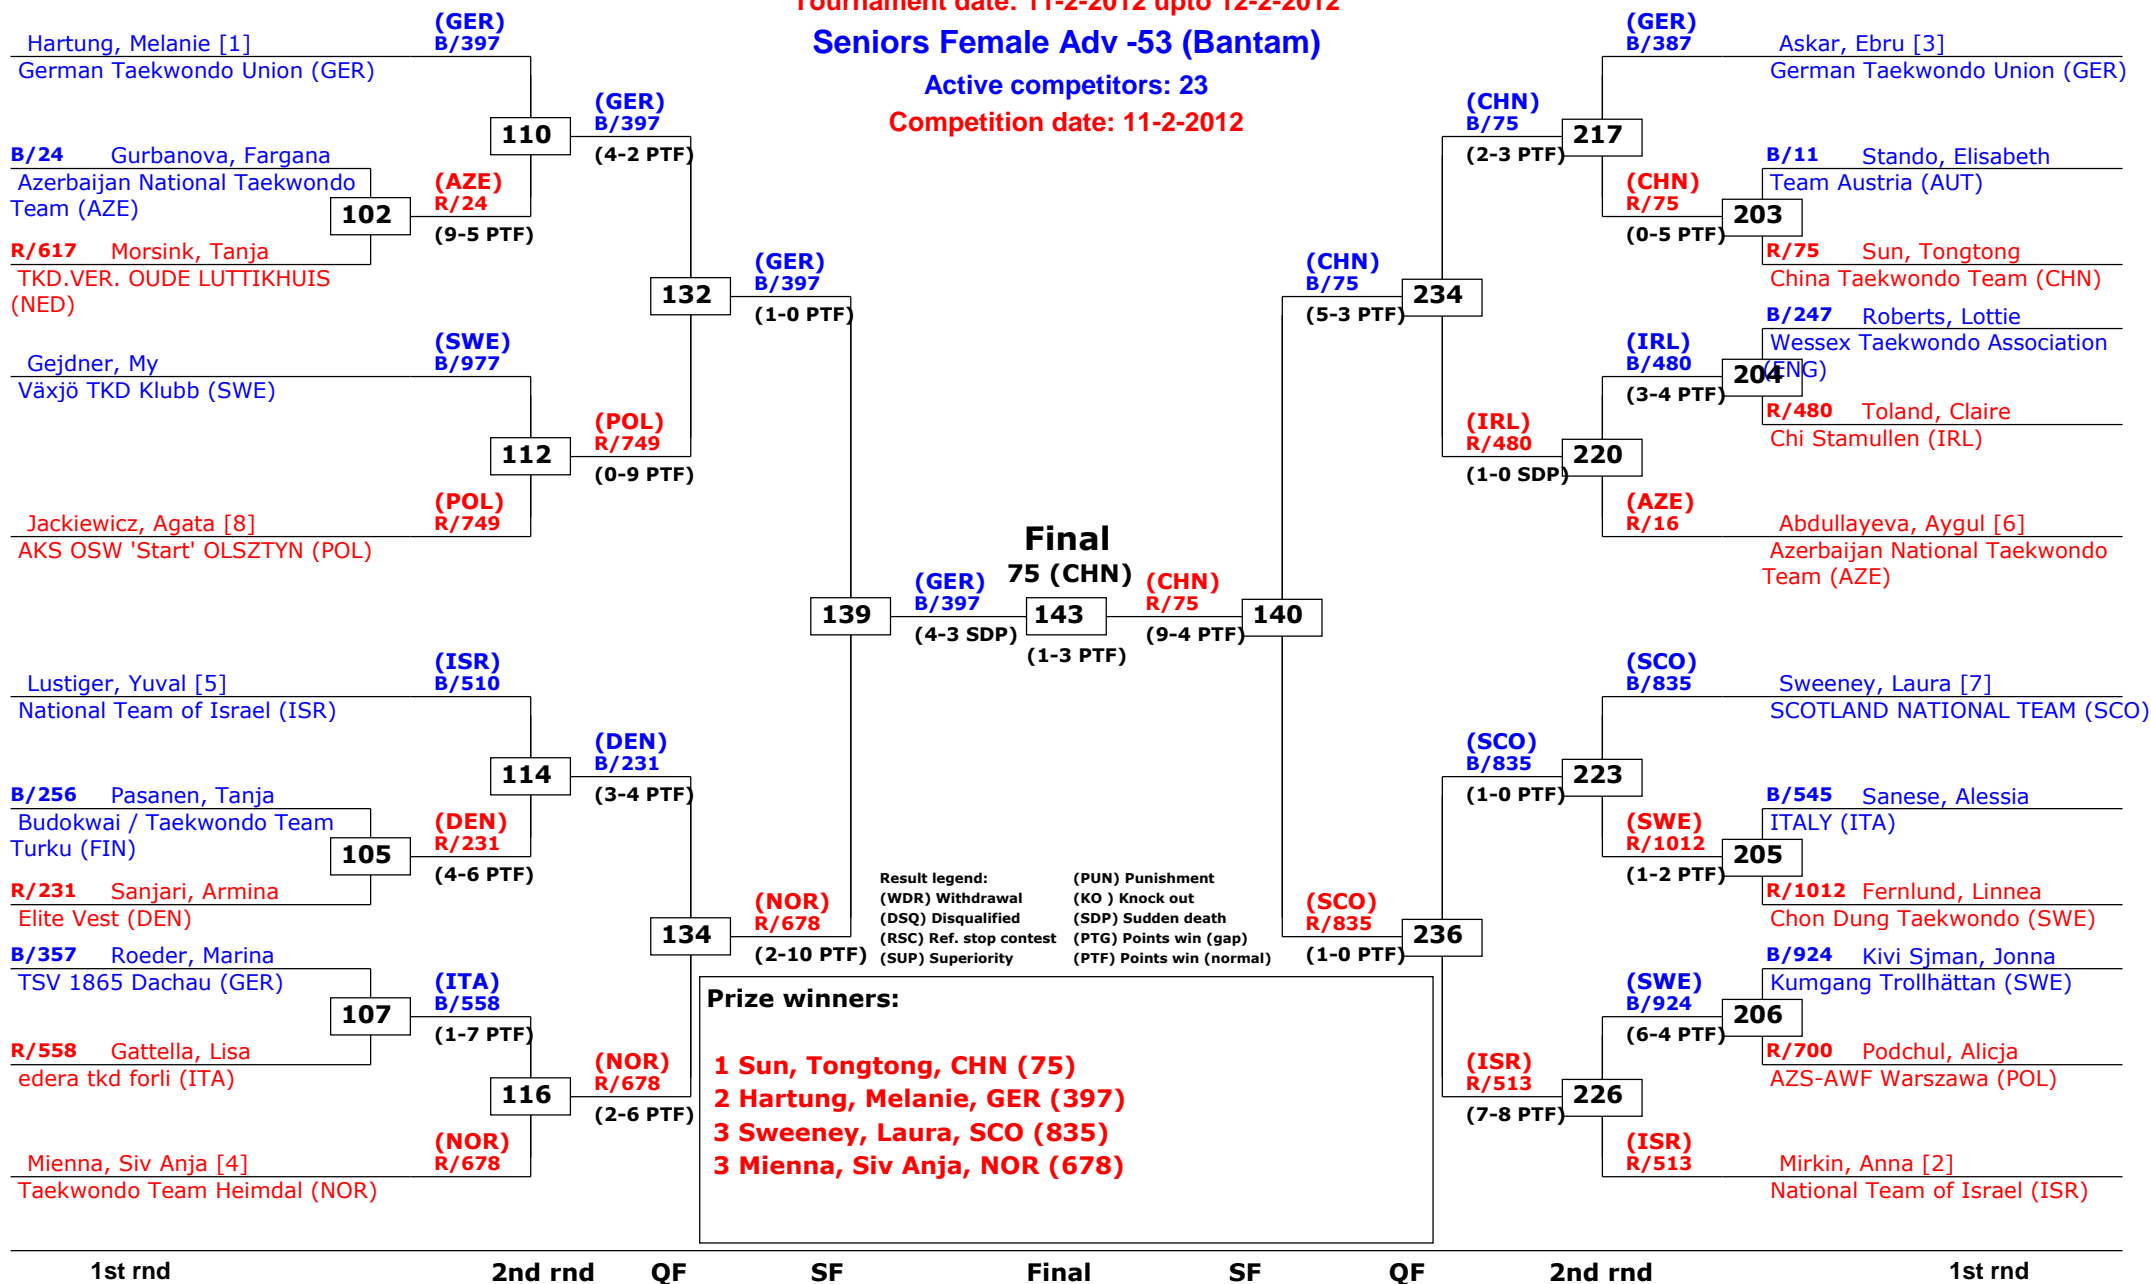

Seniors Male Adv -68 (Feather)

Active competitors: 0

Competition date: 11-2-2012

Trelleborg Open 2012
Trelleborg, Sweden
Tournament date: 11-2-2012 upto 12-2-2012
Seniors Female Adv -46 (Fin)
Active competitors: 7
Competition date: 11-2-2012

- 1 Smirnova, Maria, RUS (778)**
- 2 Alair Soares, Jessika, SWE (980)**
- 3 Romoldanova, Iryna, UKR (1085)**
- 3 Franz, Simone, AUT (4)**

QF

SF

Final

SF

QF

Trelleborg Open 2012

Trelleborg, Sweden

Tournament date: 11-2-2012 upto 12-2-2012

Seniors Female Adv -49 (Fly)

Active competitors: 17

Competition date: 11-2-2012

Trelleborg Open 2012

Trelleborg, Sweden

Tournament date: 11-2-2012 upto 12-2-2012

Seniors Female Adv -53 (Bantam)

Active competitors: 23

Competition date: 11-2-2012

Trelleborg Open 2012

Trelleborg, Sweden

Tournament date: 11-2-2012 upto 12-2-2012

Seniors Female Adv -57 (Feather)

Active competitors: 20

Competition date: 11-2-2012